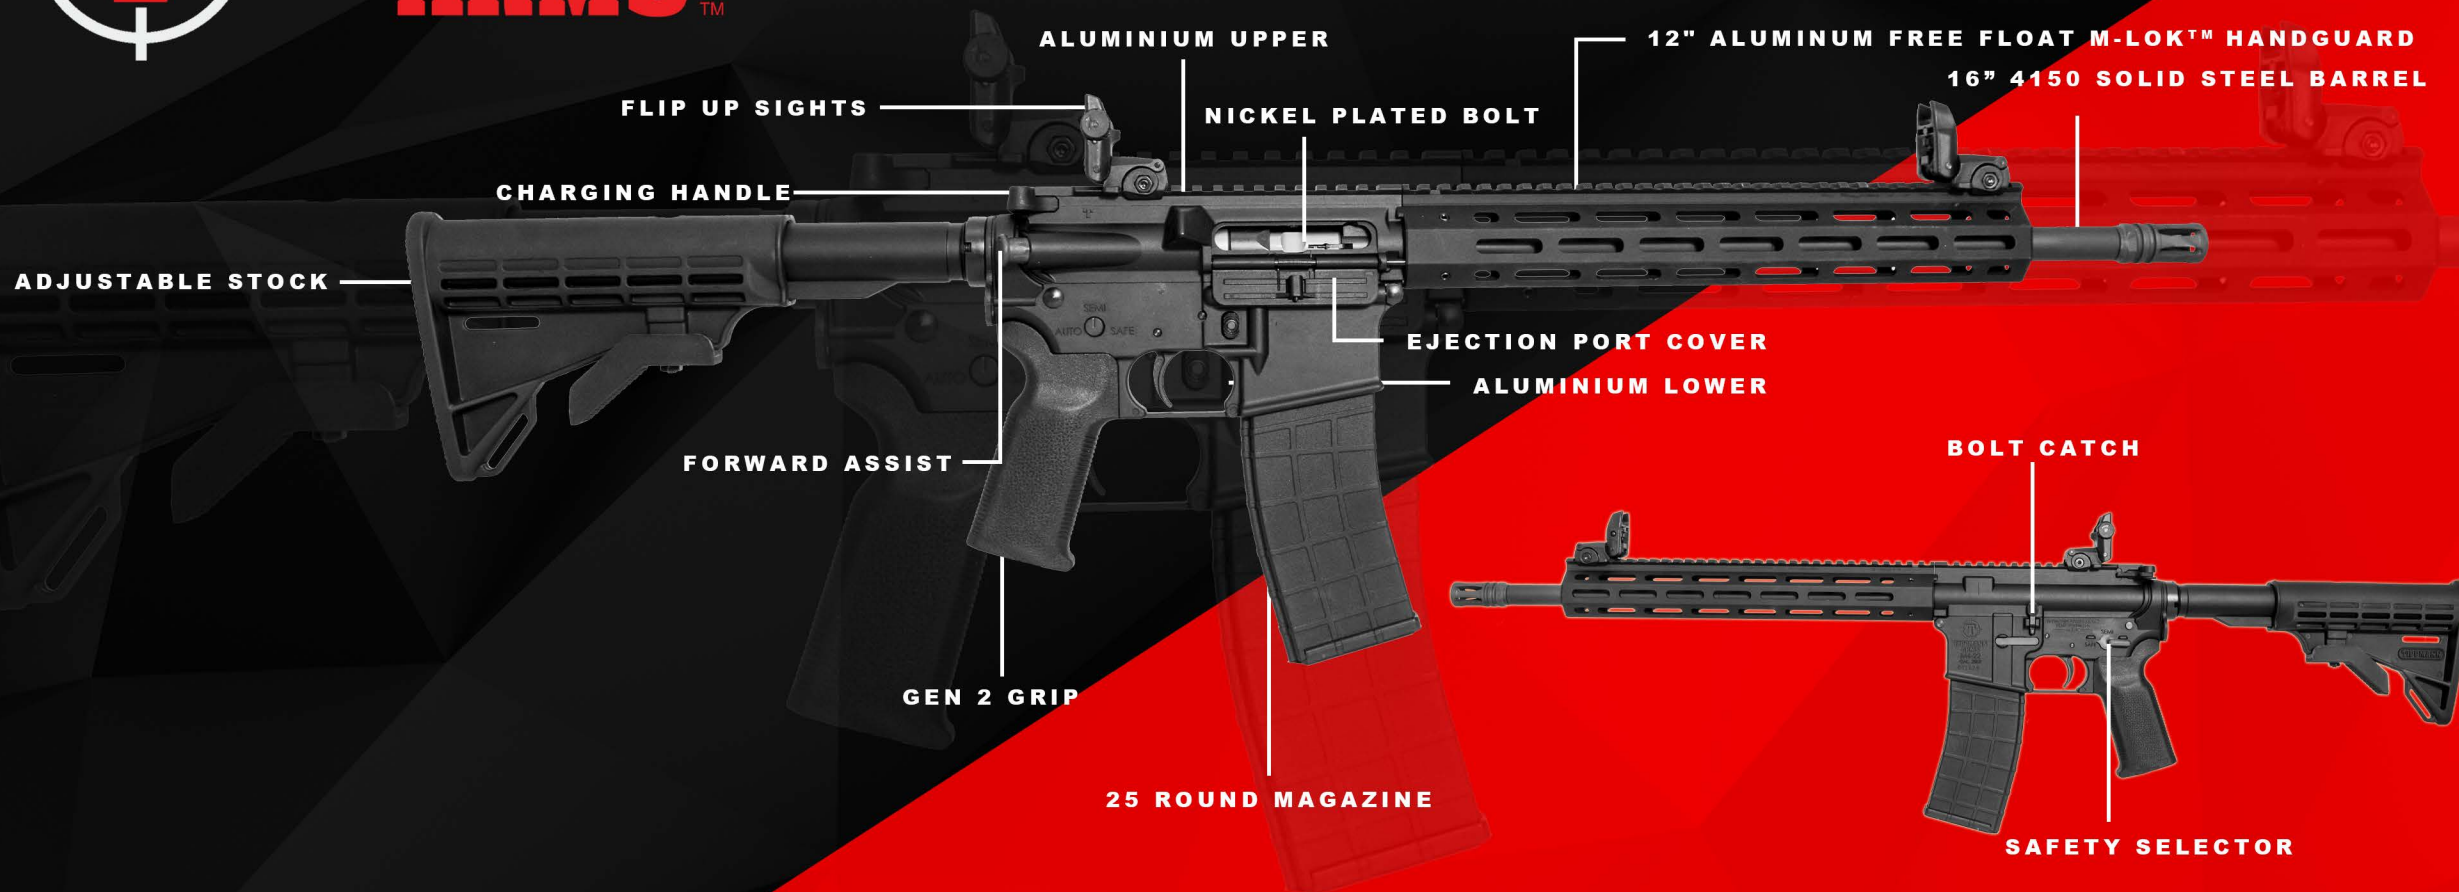

M4-22 ELITE

THE M4-22 ELITE IS A PREMIUM .22 CALIBER SEMI-AUTOMATIC TACTICAL RIMFIRE RIFLE WITH ALUMINUM UPPER AND LOWER RECEIVERS AND ALL THE FEATURES OF A TRUE M4. THE M4-22 IS LARGELY MIL-SPEC COMPATIBLE AND WILL ACCEPT MOST AR15 STOCKS, HANDGUARDS AND SIGHTS. THE M4-22 HAS THE LOOK, FEEL AND CONTROLS OF A TRUE M4 AND IS A PERFECT PLATFORM FOR COMPETITION AND TRAINING APPLICATIONS OR BACKYARD PLINKING.

MODEL - M4-22 ELITE | CALIBER - .22LR | BARREL LENGTH - 16 INCHES | TWIST RATE - 1:16
BARREL THREAD - 1/2"X28 | ACTION - SEMI-AUTOMATIC | CAPACITY - 25 ROUNDS | RECEIVER - ALUMINIUM
TAKEDOWN - PUSH PIN | SIGHTS - FLIP UP | FINISH - FDE | TRIGGER PULL - 4 1/2 LBS
LENGTH - 31.25" TO 34.5" | WEIGHT - 5.69 LBS