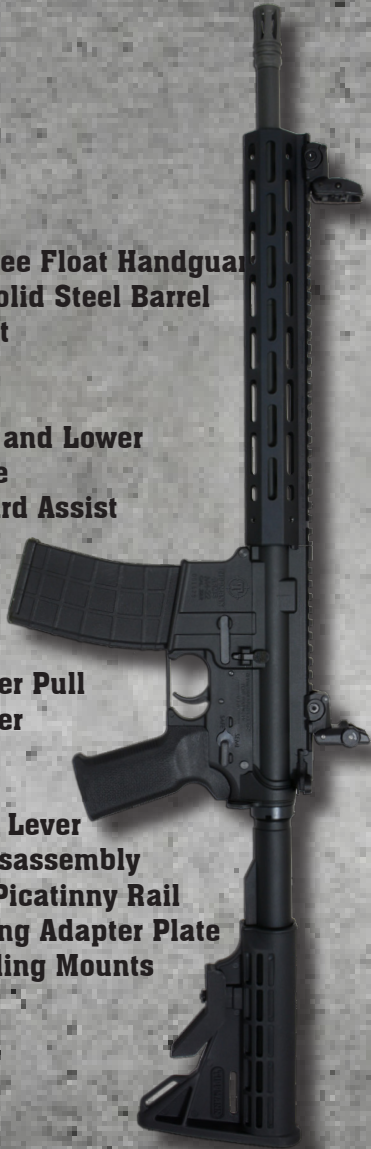

www.TippmannArms.com

ELITE

The M4-22 ELITE features a 12" aluminum free float handguard, Gen2 grip and an ultra smooth nickel plated bolt.

PRO

The M4-22 Pro features a 9" composite free float handguard, Gen2 grip and an ultra smooth nickel plated bolt.

CLASSIC

The M4-22 Classic features a quad rail handguard, A2 grip and a parkerized bolt.

MICRO

The M4-22 Micro features a T5 Armbrace, 5" aluminum free float handguard, Gen2 grip and an ultra smooth nickel plated bolt.

FEATURES

12" Aluminum Free Float Handguard
Parkerized 16" Solid Steel Barrel
Nickel Plated Bolt
Gen2 Grip
Semi-Automatic
Aluminum Upper and Lower
25 RND Magazine
Functional Forward Assist
Bolt Catch
Charging Handle
Flip Up Sights
Shell Deflector
4 1/2 Pound Trigger Pull
Ejection Port Cover
Adjustable Stock
1/2"x28 Threads
2-Position Safety Lever
Easy Push Pin Disassembly
Full Length Top Picatinny Rail
Ambidextrous Sling Adapter Plate
Front and Rear Sling Mounts

FEATURES

9" Composite Free Float Handguard
Parkerized 16" Solid Steel Barrel
Nickel Plated Bolt
Gen2 Grip
Semi-Automatic
Aluminum Upper and Lower
25 RND Magazine
Functional Forward Assist
Bolt Catch
Charging Handle
Flip Up Sights
Shell Deflector
4 1/2 Pound Trigger Pull
Ejection Port Cover
Adjustable Stock
1/2"x28 Threads
2-Position Safety Lever
Easy Push Pin Disassembly
Full Length Top Picatinny Rail
Ambidextrous Sling Adapter Plate
Front and Rear Sling Mounts